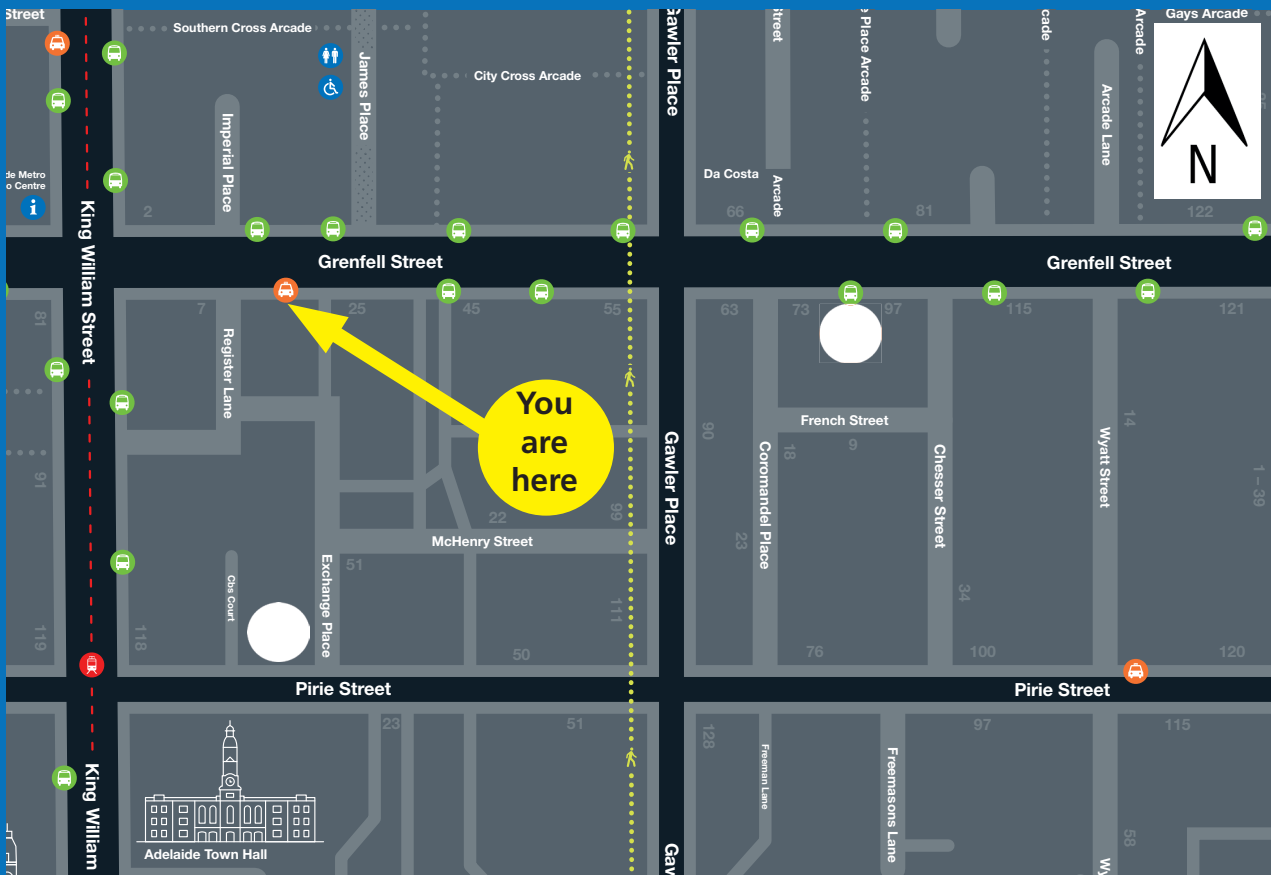

TAXI RANK RELOCATED

Pirie Street
(3 minutes)

Grenfell Street
(3 minutes)